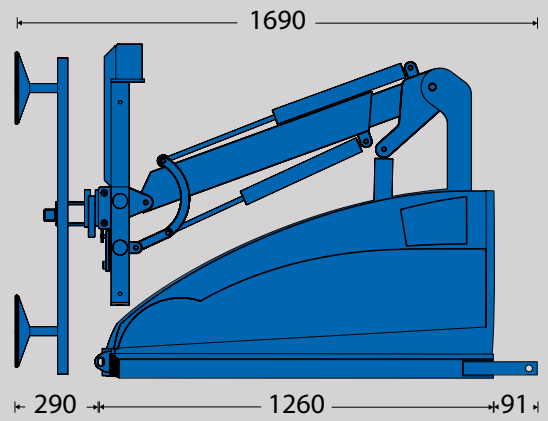

# WINLET 350TH

A glazing robot with a manipulator head for heights

The **Winlet 350TH** is designed to fit on most telehandlers to provide an excellent solution where height or ground conditions prevent the use of a standard Winlet or Mini Crane.

**350kg** max lifting capacity

Vacuum Robots course

Technical Specifications	
Max Lifting Capacity	350kg
Lift Height	2700mm
Max Extension from front bumper to suction cup	790mm
Extension Capacity - at max extension	200kg
Side Lift Capacity	200kg
Tilt Function	180°
Rotation	360°
Linear	90mm
Fine Lift on Jib Head	500mm
Suction Cups (Glass)	6 @ 270mm
Total Machine Weight	400kg
Battery	2x 95 AH
Forklift Points	70mm x 150mm
Remote Control	Wired

Multifunction control panel in operator friendly design with integrated buttons. Signal lights and double action safety keys are both in the standard setup on the Winlet 350TH.

The Winlet 350TH is designed to fit onto Telehandlers or Forklifts, with ease.

### Dimensions