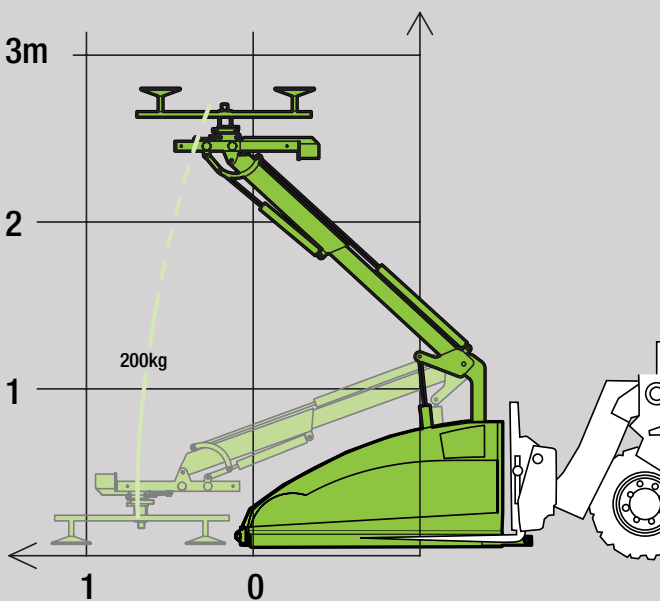

Pick up and place