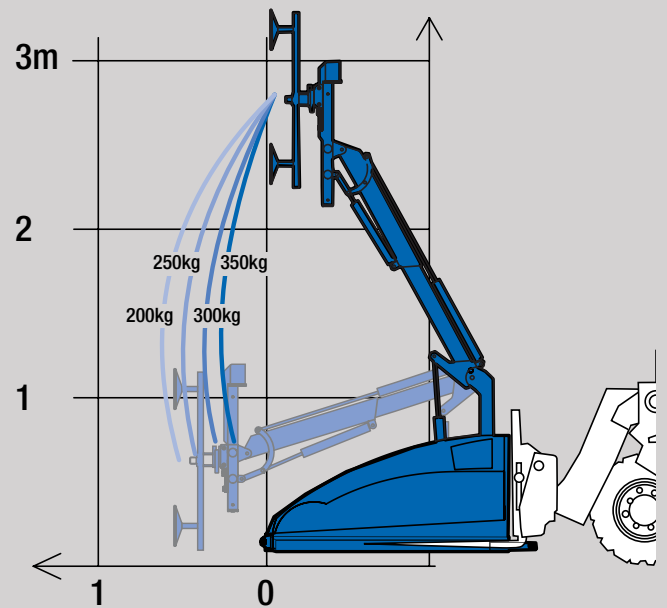

The Winlet 350TH has a hydraulic system which makes it independent from the telehandler

Dimensions

Pick up and place

Reach