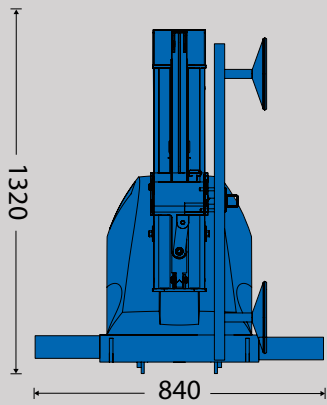

# WINLET 350TH

A glazing robot with a manipulator head for heights

The **Winlet 350TH** is designed to fit on most telehandlers to provide an excellent solution where height or ground conditions prevent the use of a standard Winlet or Mini Crane.

**350kg** max lifting capacity

Vacuum Robots course

Technical Specifications	
Max Lifting Capacity	350kg
Lift Height	2700mm
Max Extension from front bumper to suction cup	790mm
Extension Capacity - at max extension	200kg
Side Lift Capacity	200kg
Tilt Function	180°
Rotation	360°
Linear	90mm
Fine Lift on Jib Head	500mm
Suction Cups (Glass)	6 @ 270mm
Total Machine Weight	400kg
Battery	2x 95 AH
Forklift Points	70mm x 150mm
Remote Control	Wired

### Dimensions